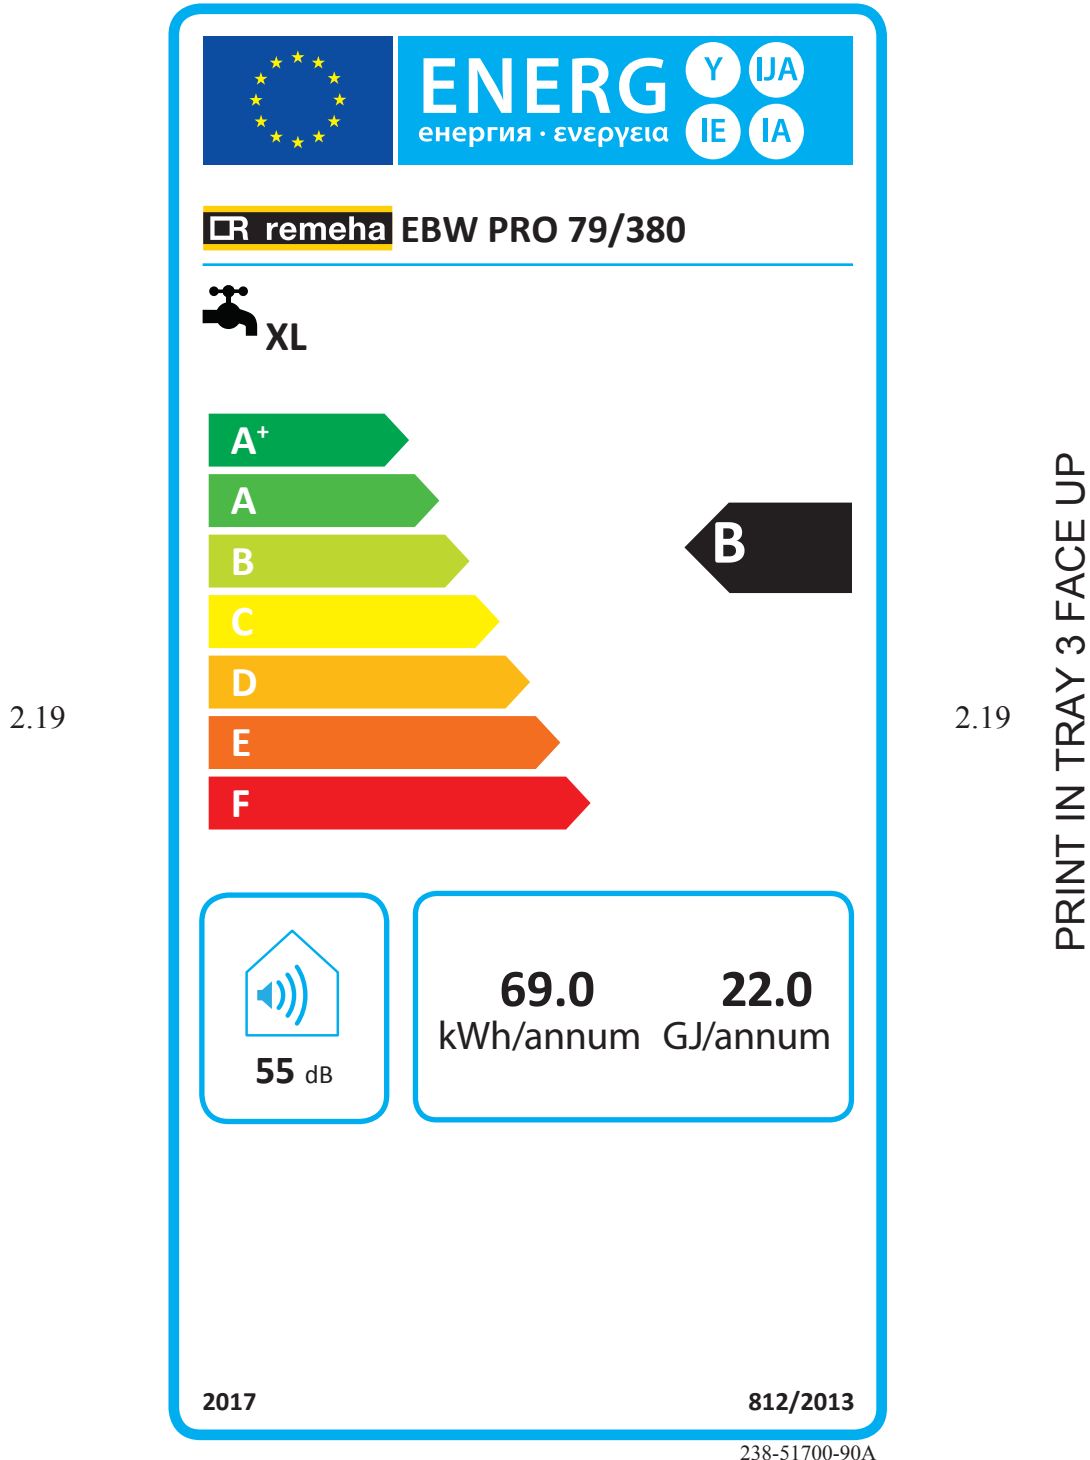

COLOR PRINT ON 110# PAPER 238-51695-00.

CUT 4.125in x 7.875in (105mm x 200mm)

1.56

1.56

COLOR PRINT ON 110# PAPER 238-51695-00.

CUT 4.125in x 7.875in (105mm x 200mm) REV 3/28/18 BY NAB